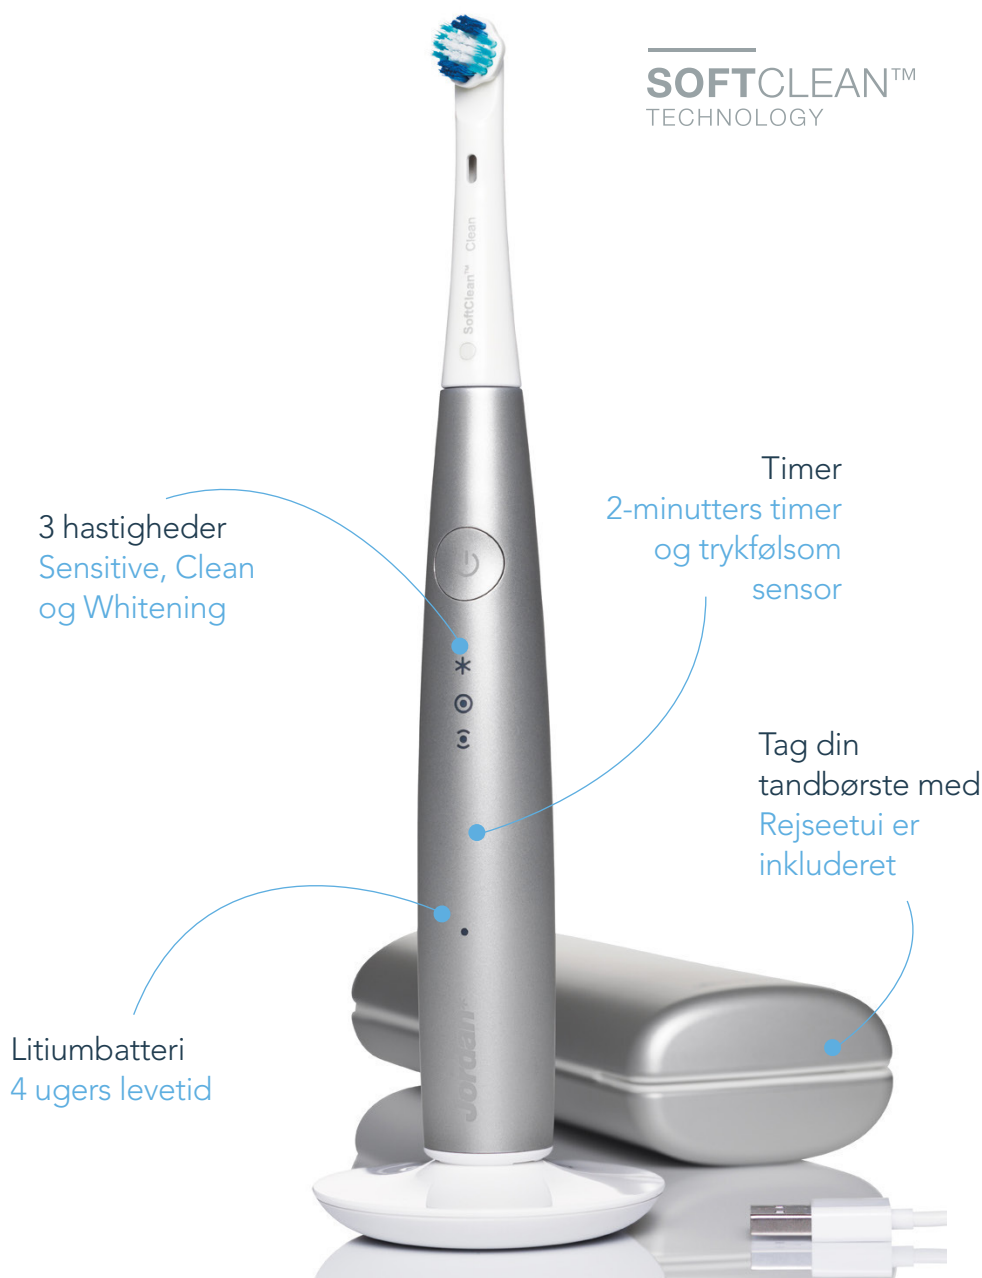

Jordan* CLEAN PREMIUM

THAT
DENTIST-
LIKE
CLEAN
FEELING

SOFTCLEAN™
TECHNOLOGY

LANGTIDSHOLDBART
LITIUMBATTERI

1 MÅNEDS
BATTERITID

REJSEETUI

USB-OPLADER

Produceret af

Elektrisk tandbørste Jordan Premium

TBP-120S

Litiumbatteri med 4 ugers levetid

20 min. hurtig opladning med 1 uges levetid

3 hastigheder: Sens. 8000 RPM / Clean 9000 RPM / Whit. 10.000 RPM

4-5 timers opladningstid med lavt batteriniveau indikator

Clean og Whitening børstehoved inkluderet

Skjulte indikatorlys

Størrelse, æske: 27,2 cm x 27,2 cm x 33,8 cm

Vægt, pakke med 6 stk.: 5,4 kg

Størrelse, tandbørste: 25,7 cm x 15,5 cm x 0,85 mm

Vægt, æske med tandbørste: 0,9 kg

Produktkode: 604101 | EAN-kode: 7044876041012 | Antal pr. pakke: 6