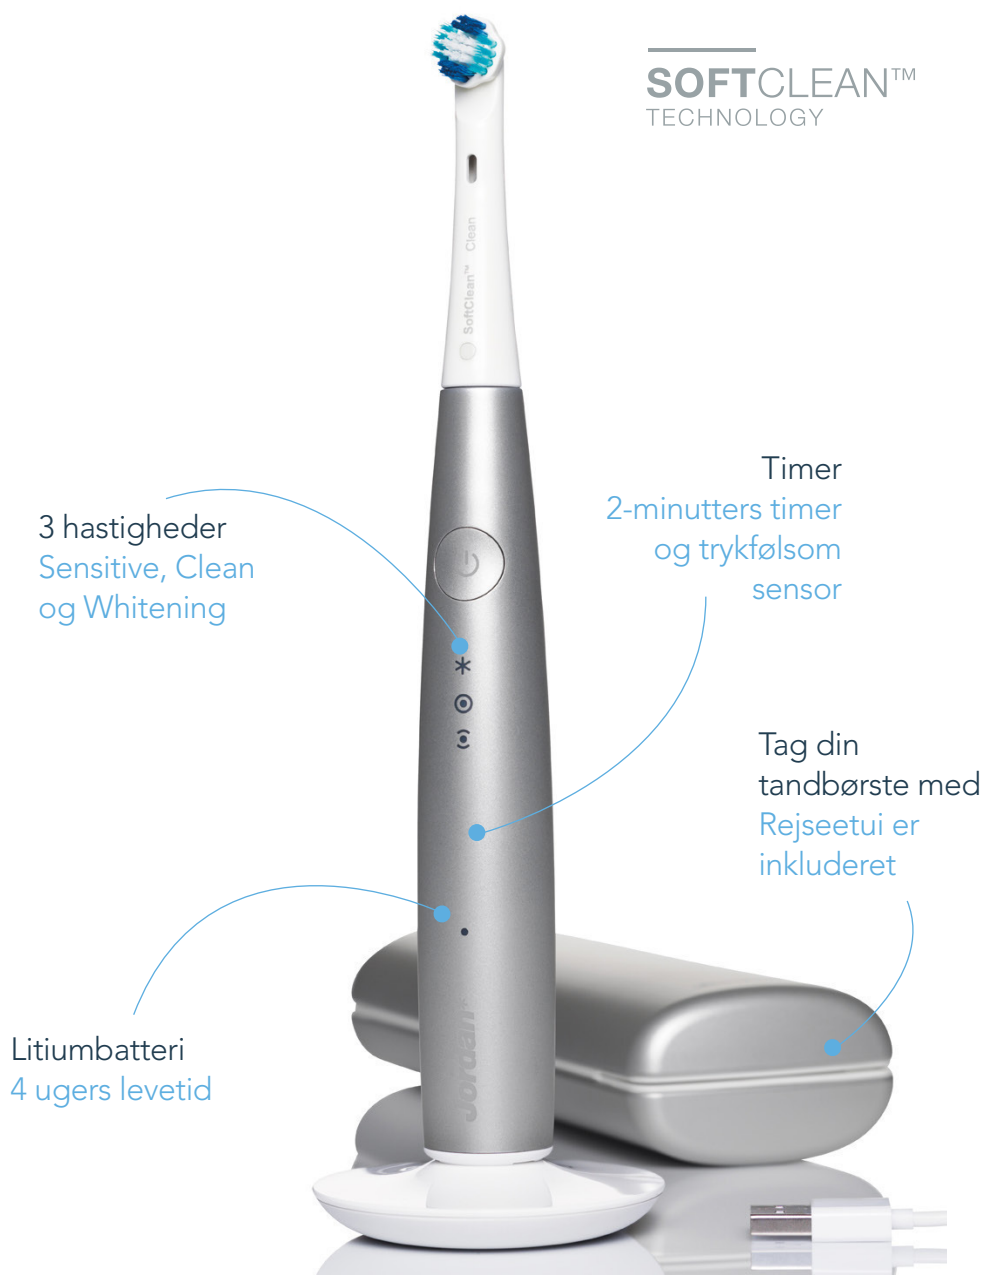

Jordan* CLEAN PREMIUM

THAT
DENTIST-
LIKE
CLEAN
FEELING

SOFTCLEAN™
TECHNOLOGY

LANGTIDSHOLDBART
LITIUMBATTERI

1 MÅNEDS
BATTERITID

REJSEETUI

USB-OPLADER

Produceret af

Elektrisk tandbørste Jordan Premium

TBP-120S

Litiumbatteri med 4 ugers levetid

20 min. hurtig opladning med 1 uges levetid

3 hastigheder: Sens. 8000 RPM / Clean 9000 RPM / Whit. 10.000 RPM

4-5 timers opladningstid med lavt batteriniveau indikator

Clean og Whitening børstehoved inkluderet

Skjulte indikatorlys

Størrelse, æske: 27,2 cm x 27,2 cm x 33,8 cm

Vægt, pakke med 6 stk.: 5,4 kg

Størrelse, tandbørste: 25,7 cm x 15,5 cm x 0,85 mm

Vægt, æske med tandbørste: 0,9 kg

Produktkode: 604101 | EAN-kode: 7044876041012 | Antal pr. pakke: 6