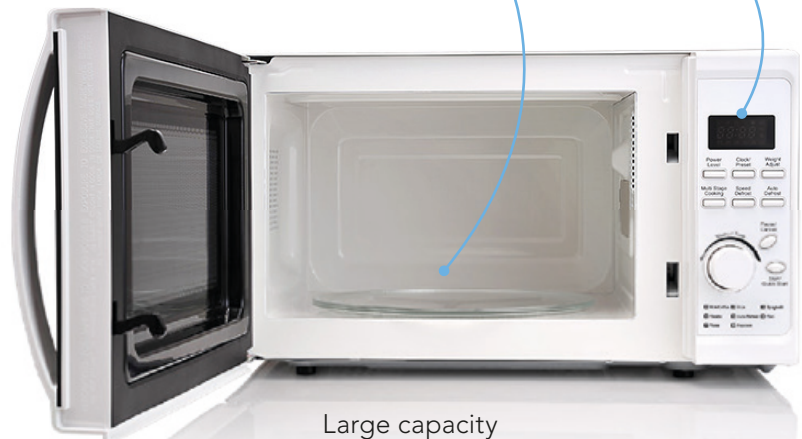

Large capacity

20L is convenient and a family friendly size.

Article no:	603318
EAN code:	7044876033185
Number in master carton:	No master

Consumer carton	
Size (D/B/H):	36,8 / 49,6 / 29,2
Weight (kg):	11,3

Master carton	
Size (D/B/H):	-
Weight (kg):	-